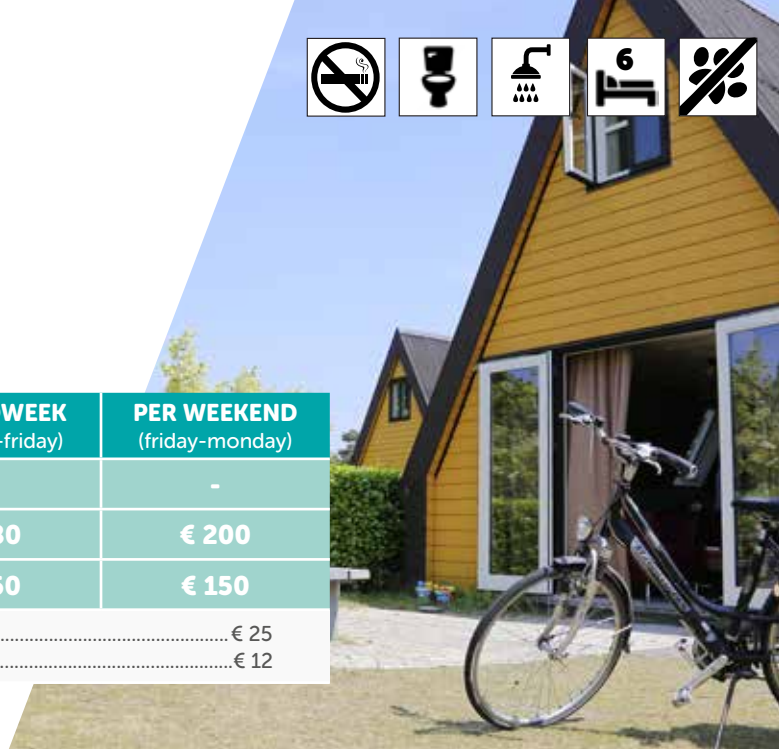

LOG CABINS

(Rate valid for 6 people)

Arrival from 4 pm, departure before 10 am

	PER WEEK (friday-friday)	PER MIDWEEK (monday-friday)	PER WEEKEND (friday-monday)
HIGH-SEASON	€ 650	-	-
MID-SEASON	€ 300	€ 180	€ 200
LOW-SEASON	€ 210	€ 150	€ 150

Early booking discount voucher ^(p16) ..... € 25

Hire bed-linen/set (to order in advance)..... € 12